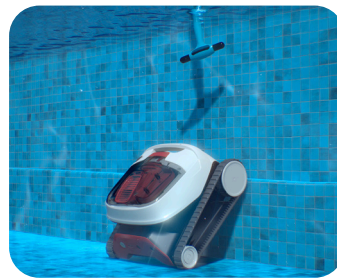

Discover the Dolphin LIBERTY 400 with its new cordless design for unmatched agility, and inductive charging. The LIBERTY 400 "Eco Mode" will keep your pool clean all week long with short and efficient cleaning cycles. While the "Cycle Selector" will let you choose between floor-only or floor and walls cleaning, you can use the Click-Up™ for super-easy removal from the pool.

The LIBERTY 400 also includes the MyDolphin™ Plus app for easy control and cleaning programs setup.

Using powerful, intensive scrubbing action and a superior filtration system, you can get the same reliability and service you get with other Dolphin products - now cordless!

The Dolphin LIBERTY Difference

Inductive Charging

Magnetic Connect for super easy snap-in-place and walk-away charging

Eco Mode

Keeps your pool clean with 3X30-minute cycles a week
*floor only

Click-Up™

Using the Clicker sensor, the Dolphin will climb up to you, for easy removal from the pool

MyDolphin™ Plus app

Setting customised cleaning programs is now easier using your mobile device

LIBERTY 400 Specifications

Ideal Pool Size	Ideal for pools up to 10x5 metres
Cleaning Coverage	Floor, walls and waterline
Brushing	Powerful active scrubbing, for unmatched cleaning
Cleaning Cycle Time	1.5 hours
Filtration	Interchangeable filter options to tackle every level of dirt, dust and debris
Battery	Lithium-ion 5,000mAh
Robot Weight	8.1 kg
Warranty	3 years
Advanced Features	<p>Eco Mode: Keeps your pool clean with 3X30-minute cycles a week (floor only)</p> <p>MyDolphin™ Plus app: Set customized cleaning programs</p> <p>Cycle Selector: Choose between floor only or floor, walls and waterline cleaning</p> <p>End of cycle pick-up: After cleaning, the Dolphin will climb up for a few seconds for easy removal</p> <p>Click-Up™: Shake the Clicker and the Dolphin will climb its nearest wall for easy removal</p>