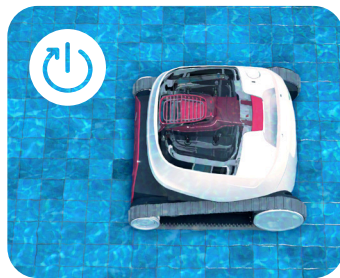

Discover the Dolphin LIBERTY 400 with its new cordless design for unmatched agility, and inductive charging. The LIBERTY 400 "Eco Mode" will keep your pool clean all week long with short and efficient cleaning cycles. While the "Cycle Selector" will let you choose between floor-only or floor and walls cleaning, you can use the Click-Up™ for super-easy removal from the pool.

The LIBERTY 400 also includes the MyDolphin™ Plus app for easy control and cleaning programs setup.

Using powerful, intensive scrubbing action and a superior filtration system, you can get the same reliability and service you get with other Dolphin products - now cordless!

The Dolphin LIBERTY Difference

Inductive Charging

Magnetic Connect for super easy snap-in-place and walk-away charging

Eco Mode

Keeps your pool clean with 3X30-minute cycles a week
*floor only

Click-Up™

Using the Clicker sensor, the Dolphin will climb up to you, for easy removal from the pool

MyDolphin™ Plus app

Setting customised cleaning programs is now easier using your mobile device

LIBERTY 400 Specifications

Ideal Pool Size	Ideal for pools up to 10x5 metres
Cleaning Coverage	Floor, walls and waterline
Brushing	Powerful active scrubbing, for unmatched cleaning
Cleaning Cycle Time	1.5 hours
Filtration	Interchangeable filter options to tackle every level of dirt, dust and debris
Battery	Lithium-ion 5,000mAh
Robot Weight	8.1 kg
Warranty	3 years
Advanced Features	<p>Eco Mode: Keeps your pool clean with 3X30-minute cycles a week (floor only)</p> <p>MyDolphin™ Plus app: Set customized cleaning programs</p> <p>Cycle Selector: Choose between floor only or floor, walls and waterline cleaning</p> <p>End of cycle pick-up: After cleaning, the Dolphin will climb up for a few seconds for easy removal</p> <p>Click-Up™: Shake the Clicker and the Dolphin will climb its nearest wall for easy removal</p>