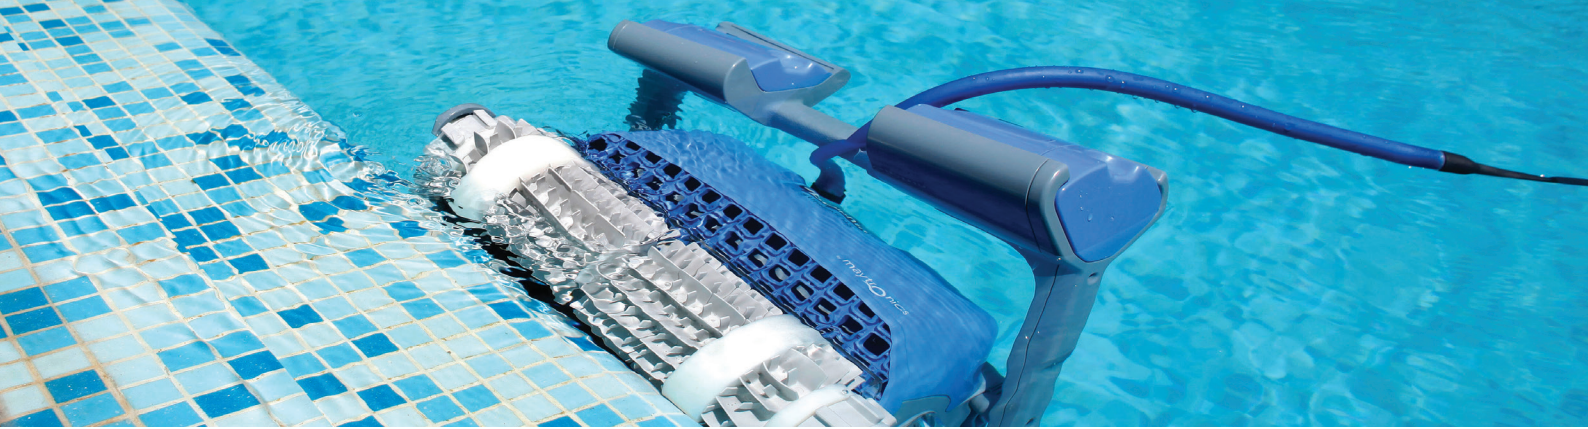

M Line

M400

Powerful Performance, Built to Last

Powerful performance

Total cleaning and optimised water filtration, with advanced CleverClean™ scanning for full cleaning coverage.

Ease of use

The easiest, most efficient and economical solution for keeping your pool clean.

Peace of mind

Relax and enjoy your pool, knowing that you're using the smartest and best-selling robotic pool cleaner.

Wi-Fi® connectivity

Control your Dolphin robotic pool cleaner via the MyDolphin™ plus app! Always connected, always in control.

Dolphin M400

Powerhouse Popular Choice

Brace yourself for a superior cleaning experience with this power house robotic pool cleaner complete with Wi-Fi® connectivity giving you full control via the MyDolphin™ Plus app. The **Dolphin M400** cleans the walls, floor and waterline with optimal pool coverage, regardless of the pool shape, slope or obstacles. Enjoy peace of mind with a 3-year warranty.

Triple active scrubber for effective cleaning

Set & forget, using the MyDolphin™ Plus app

CleverClean™ scanner for max. cleaning coverage

Dynamic dual-drive motor

Weekly timer

Caddy for easy storage and handling